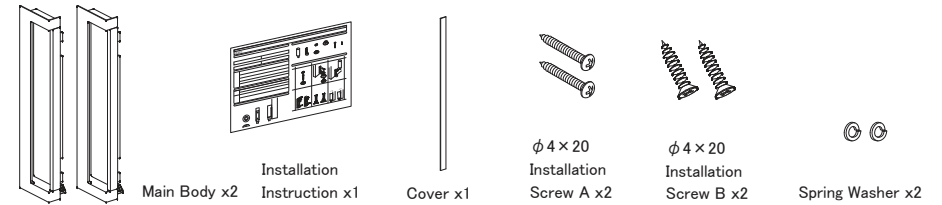

製品仕様

Type	Recessed Handle
Product Code	PC-451
Material	Zinc,PET
Product Dimension	223.9 × 53.5 × 25.7 mm

Included in Package (Please check)

Installation Procedure

Ⓞ Installation Procedure

- ① Fix one side of the Main Body with the provided Installation Screw, starting with A and finishing with B.
- ② Repeat step 1 for the other Main Body.
- ③ Paste Cover onto the space between Main Body.