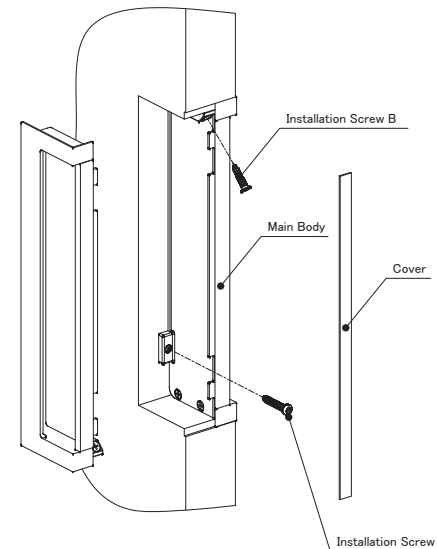

製品仕様

Type	Recessed Handle
Product Code	PC-451
Material	Zinc,PET
Product Dimension	223.9 × 53.5 × 25.7 mm

Included in Package (Please check)

Installation Procedure

Ⓞ Installation Procedure

- ① Fix one side of the Main Body with the provided Installation Screw, starting with A and finishing with B.
- ② Repeat step 1 for the other Main Body.
- ③ Paste Cover onto the space between Main Body.

Hole cutting dimension